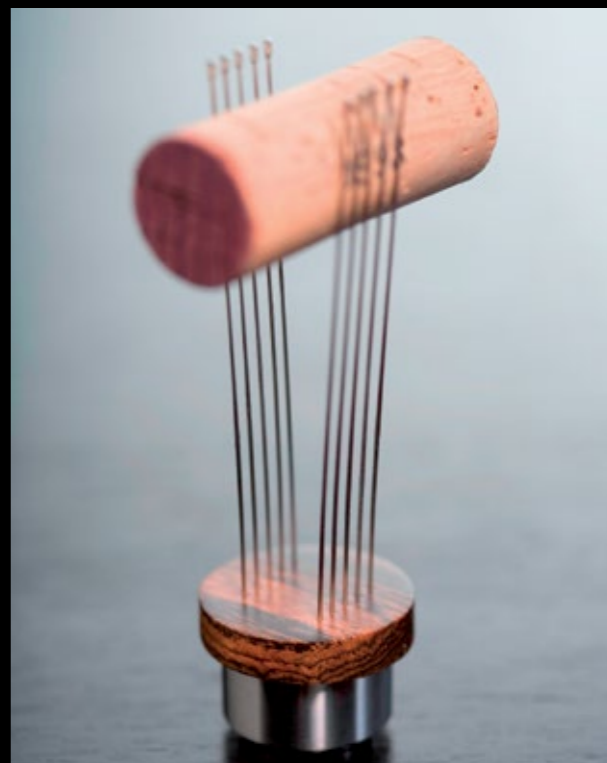

Cork Presenter
P1219