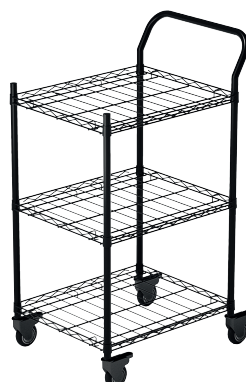

Lampa Magnetic Charging Tray (Holds 6) EU Plug
LMPTOWREUPLUG

Lampa Multi Contact Charging Shelf x 15 docks
AC100-240v EU Plug **NEW**
LMPTOWERMICROEU
Compatible with Octa Mini

Lampa Magnetic Charging Tray (Holds 6) UK Plug
LMPTOWRUKPLUG