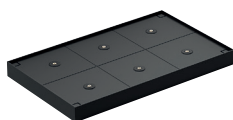

Lampa Magnetic Charging Tray (Holds 6) EU Plug
LMPTOWREUPLUG