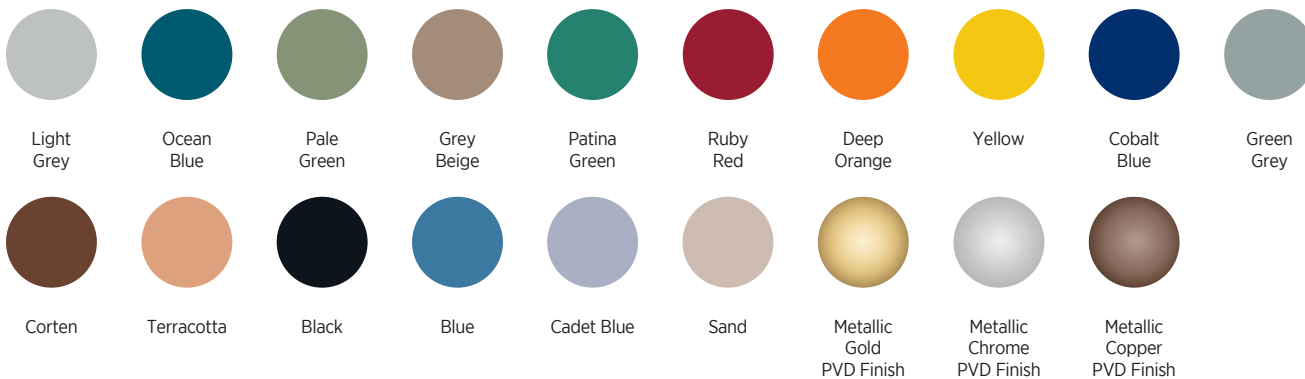

Custom powder coating available

All colours are special order with a minimum quantity of 300 pieces per finish. Please allow 12-15 weeks lead time. Contact your customer service rep for more information.

Accessories