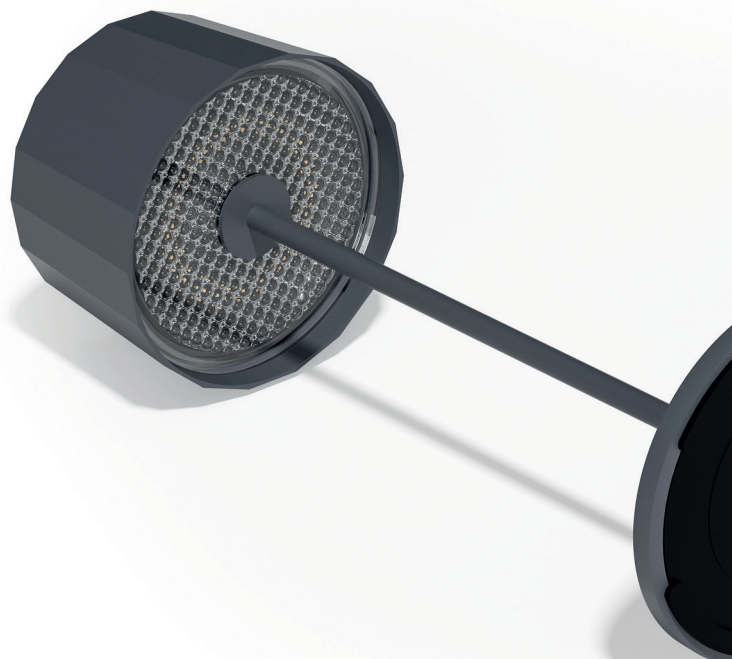

Octa

Octa Mini Dark Grey LED Rechargeable Table Lamp
20cm (7 7/8") **NEW**
LMPOCTGRYMICRO
Compatible with Multi Contact Charging Shelf

Octa Mini Corten LED Rechargeable Table Lamp
20cm (7 7/8") **NEW**
LMPOCTBRNMICRO
Compatible with Multi Contact Charging Shelf

Octa Dark Grey LED Rechargeable Table Light
11cm x 28.5cm H
Contains Lithium Battery
LMPOCT300GRY
LMPOCT300GRY6 6 Pack

Octa White LED Rechargeable Table Light
11cm x 28.5cm H
Contains Lithium Battery
LMPOCT300WHT
LMPOCT300WHT6 6 Pack

Touch Button on Octa Lamp

Push Button/Dial Control on Pirlo Lamp

Waterproof IP65

Magnetic USB Charging Cable Included with Each Lamp

9+ Hours at 100% Intensity

2200K/3000K Colour Temp Switchable

Custom powder coating available

Lampa Magnetic Charging Tray (Holds 6) EU Plug
LMPTOWREUPLUG

Lampa Multi Contact Charging Shelf x 15 docks
AC100-240v EU Plug **NEW**
LMPTOWERMICROEU
Compatible with Octa Mini

Lampa Magnetic Charging Tray (Holds 6) UK Plug
LMPTOWRUKPLUG